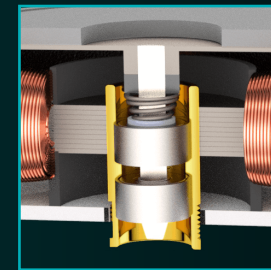

PREMIUM AERODYNAMIC FAN

IceGALE® Xtra 80 mm

Available in 80 mm, 120 mm, and 140 mm

- Higher Range RPM = More Airflow
- PWM
- Auto START and STOP Feature:
The Fan is Silent, Until Duty Cycle Reaches 21% Loading
- Dual Ball Bearing
- Rigid Brass Housing to Ensure Stability
- Balanced Against Two-Planes

Specifications

Available Color	Teal / Gray / Black
Dimensions	80 (L) x 80 (W) x 25 (H) mm
Connector	4-pin PWM
Bearing	Dual Ball Bearing
Speed	800 - 3000 RPM
Airflow	37 CFM
Noise Level	0 - 29 dBA (with Auto START/STOP)
Static Pressure	1.91 mm H ₂ O
Voltage / Current	12 V / 0.12 A
MTTF	> 160,000 hours
Manufacturer Warranty	6-Year
Box Content	IceGALE® Xtra 80 mm x 1 / Screw x 4

Dual Ball Bearing

Rigid Brass Housing